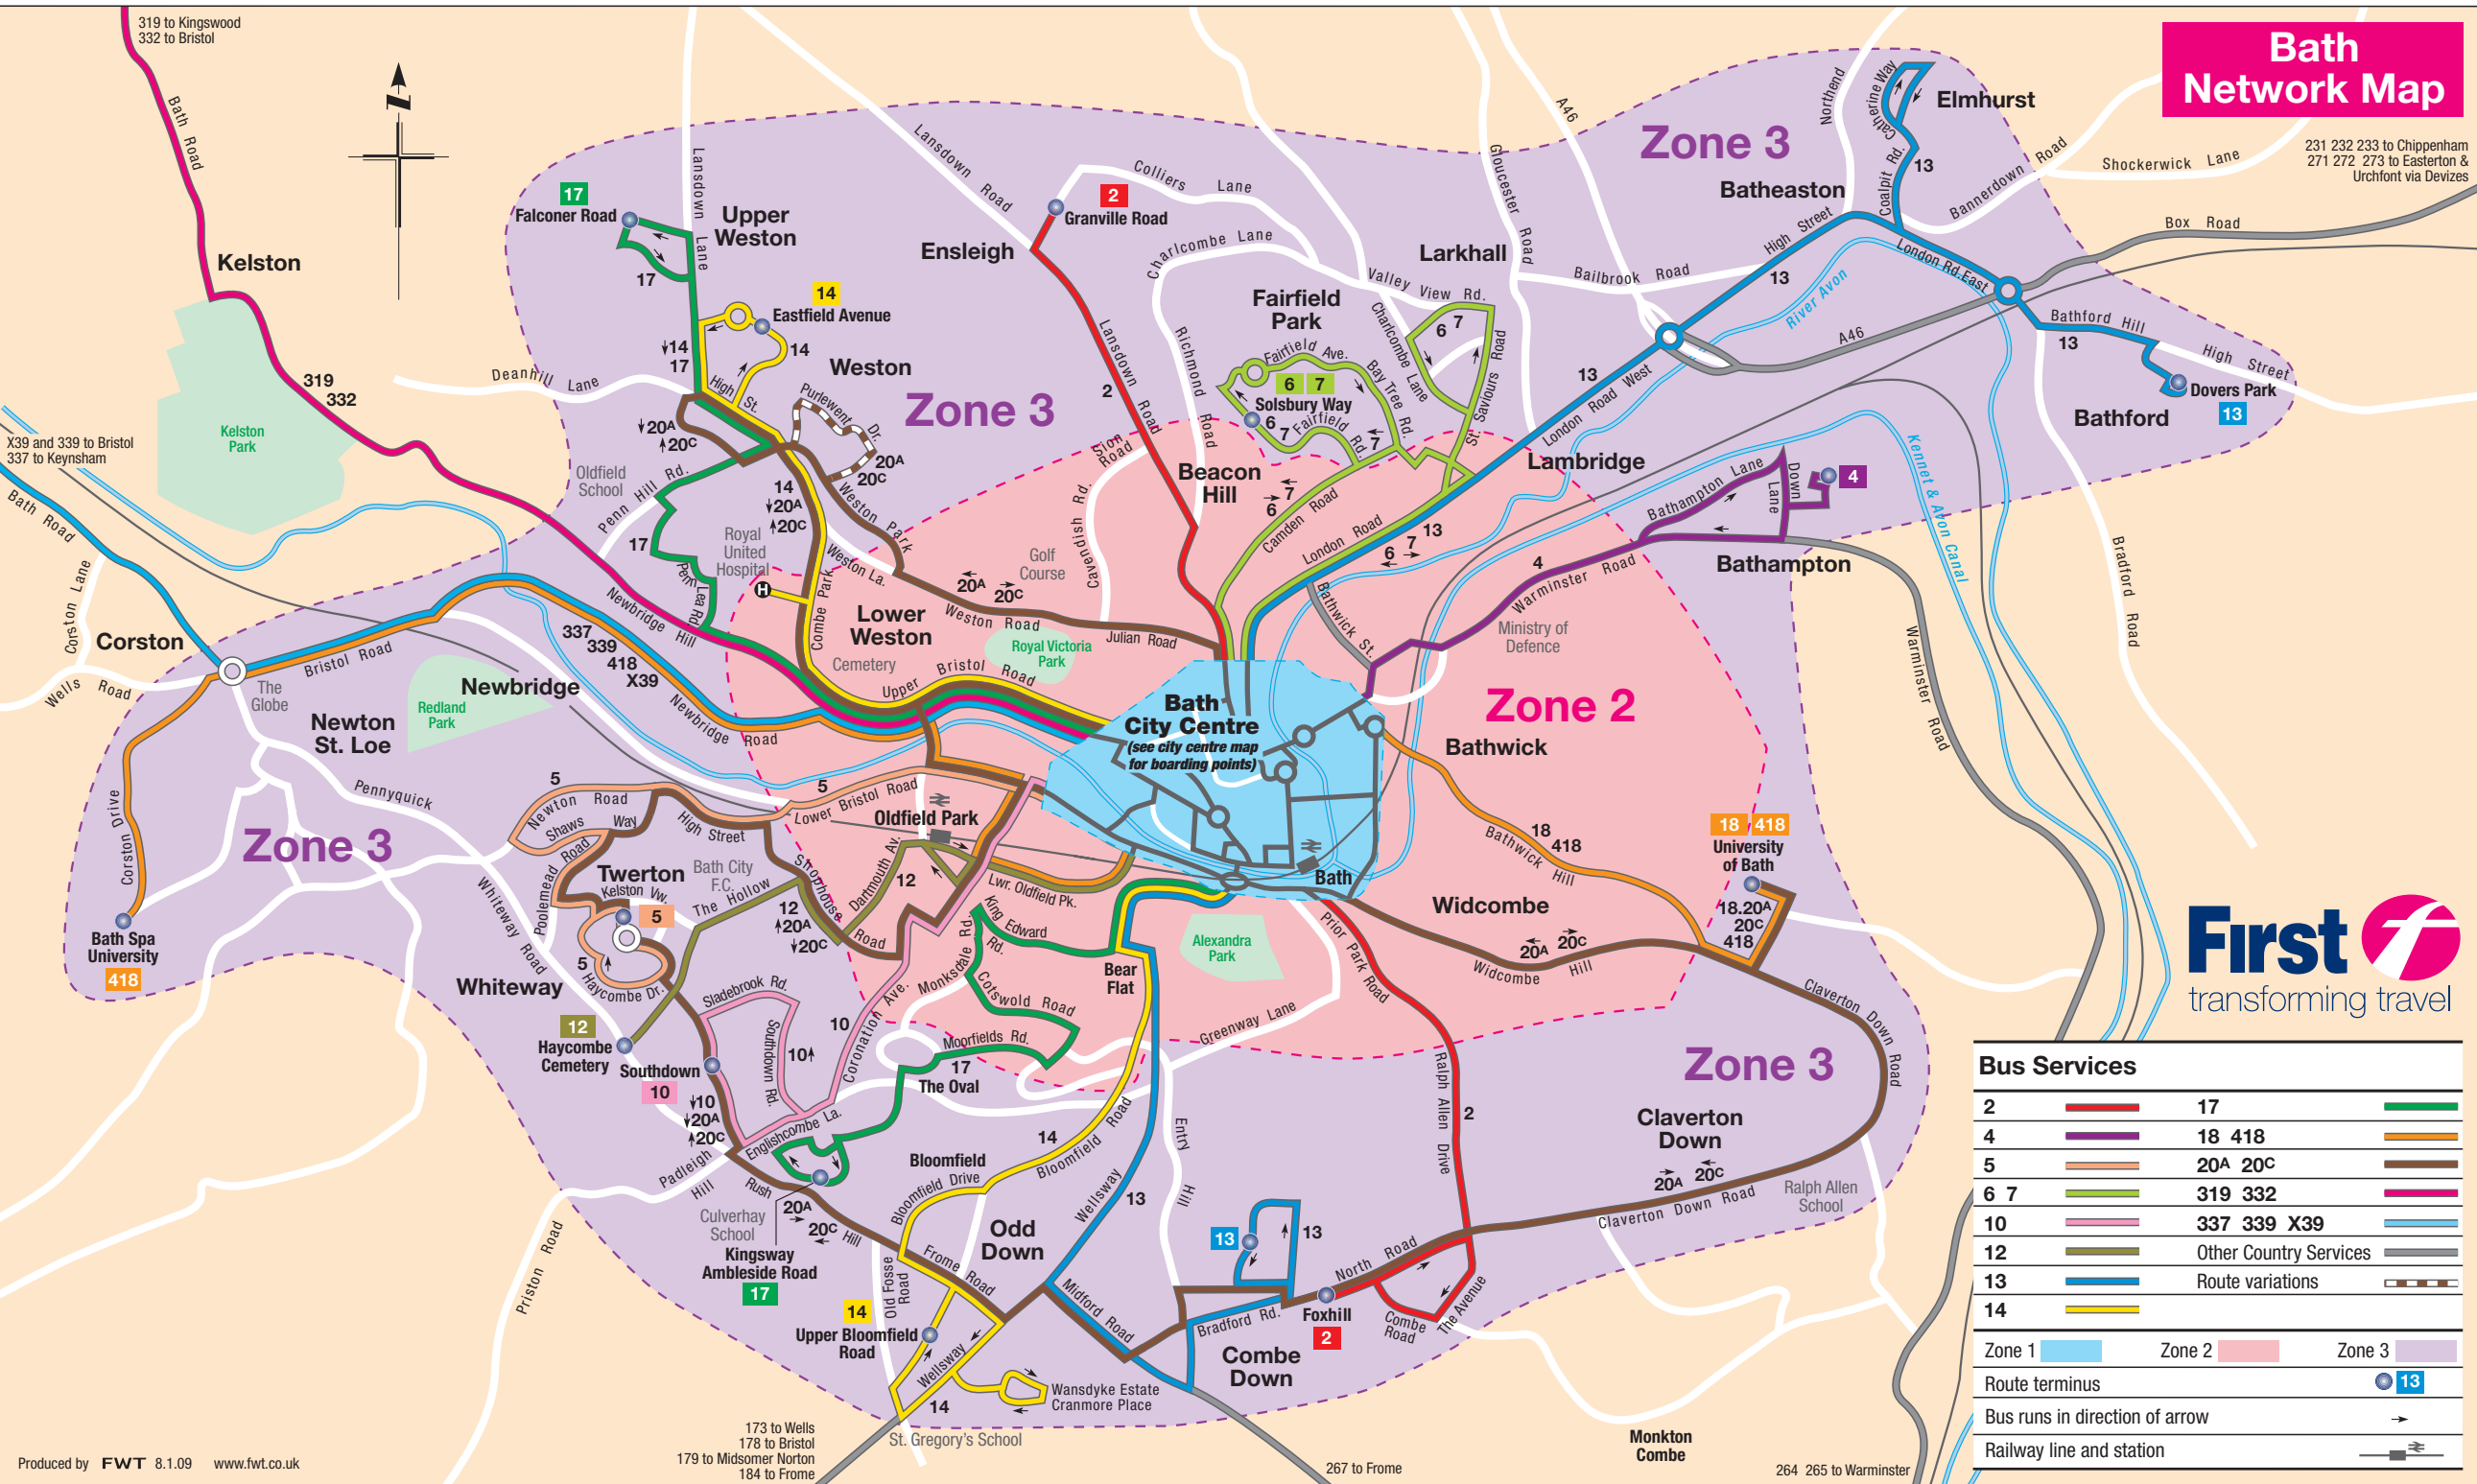

# Bath Network Map

231 232 233 to Chippenham  
271 272 273 to Easterton & Urchfont via Devizes

Bus Services	
2	17
4	18 418
5	20A 20C
6 7	319 332
10	337 339 X39
12	Other Country Services
13	Route variations
14	
Zone 1	Zone 2 Zone 3
Route terminus	13
Bus runs in direction of arrow	→
Railway line and station	—+—